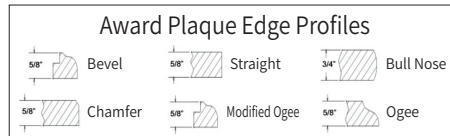

Award Plaques w/Beveled Edge

- 5/8" medium density fiberboard w/keyhole(s)
- White imprintable surface w/black beveled edge & backside

UCMDF005	12"x12" Puzzle Piece.
U5757	6"x10" Football.
U5679	6"x6" Home Plate.
U5680	10"x10"x.625" Home Plate.