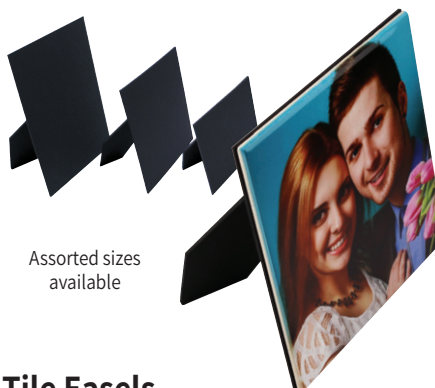

Tuscan Porcelain Tiles

- Non-porous tiles that can be used for interior water applications such as fountains
- Not recommended for floor, countertop or exterior use
- Tuscan tiles do not fit our line of wrought iron products

TP4X4DS	3.875"x3.875", Satin Cream.
TP6X6DS	5.875"x5.875", Satin White.

Assorted sizes available

Hardboard Tiles

- Beautiful alternative to ceramic tiles & 66% lighter
- Not suitable for outdoor applications

U5708	2"x2"x.25".	UC612	6.0625"x12.0625"x.125".
U5682	4.25"x4.25"x.25".	U5697	8"x8"x.25".
U5702	4"x6"x.25".	UC88	8"x8"x.125".
U5683	6"x6"x.25".	U5750	8"x10"x.25".
U5684	6"x7.875"x.25".	U5698	12"x12"x.25".
		UC1218	12.0625"x18"x.125".

Tile Easels

- A lovely and inexpensive way to display unframed tiles

WTA140	4.25"x4.25" Tile Easel.
WTA141	6"x6" Tile Easel.
WTA142	6"x8" Tile Easel.
WTA143	8"x8" Tile Easel.
WTA144	8"x10" Tile Easel.
WTA145	12"x12" Tile Easel.