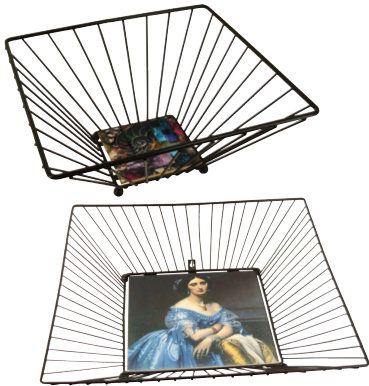

Frames w/Shelf

- Use as a spice rack or display for collectibles
- Displays ceramic or hardboard tile(s) - sold separately
- Does not fit Tuscan style tiles

Displays Three 4.25"x4.25" Tiles

- M006** Frame w/Shelf, Three Tiles.

Baskets

- Displays ceramic or hardboard tile(s) - sold separately
- Does not fit Tuscan style tiles

Displays One 4.25"x4.25" Tile

- M020** 12"x12"x5.5" Basket.

Displays One 6"x6" Tile

- M021** 11.75"x11.75"x6.25" Basket.

Displays One 8"x8" Tile

- M022** 14.25"x14.25"x3.25" Basket.

Frames w/Hooks

- Displays ceramic or hardboard tile(s) - sold separately
- Does not fit Tuscan style tiles

Displays 4.25"x4.25" Tiles

- M001** Frame w/1 Bead Hook, One Tile.
- M003** Frame w/4 Bead Hooks, Four Tiles.

Displays 6"x6" Tiles

- M002** Frame w/1 Bead Hook, One Tile.
- M010** Candle Holder, One Tile.

Tile/Slate/Plate Holder

- Displays ceramic or hardboard tiles, SubliSlate, plates & other products
- 11.5"x13" w/folding rear leg & support arms